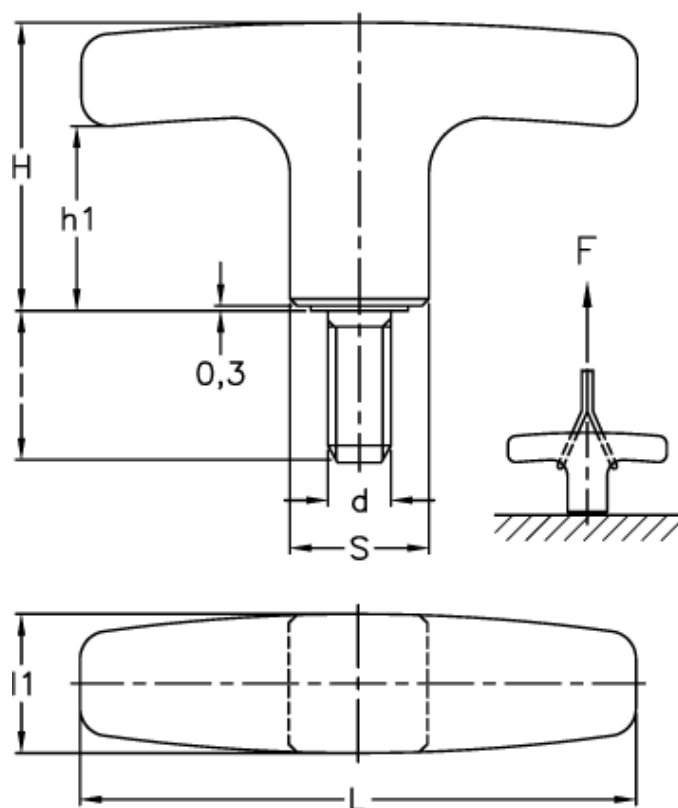

Article number: 2304032429
Description: E+G Handle
L.652/40 p-M6x20

Measures

d 6g = M6
F (N) = 2500
h = 20
H = 30
h1 = 20.0
L = 40
l1 = 13
S = 13x13